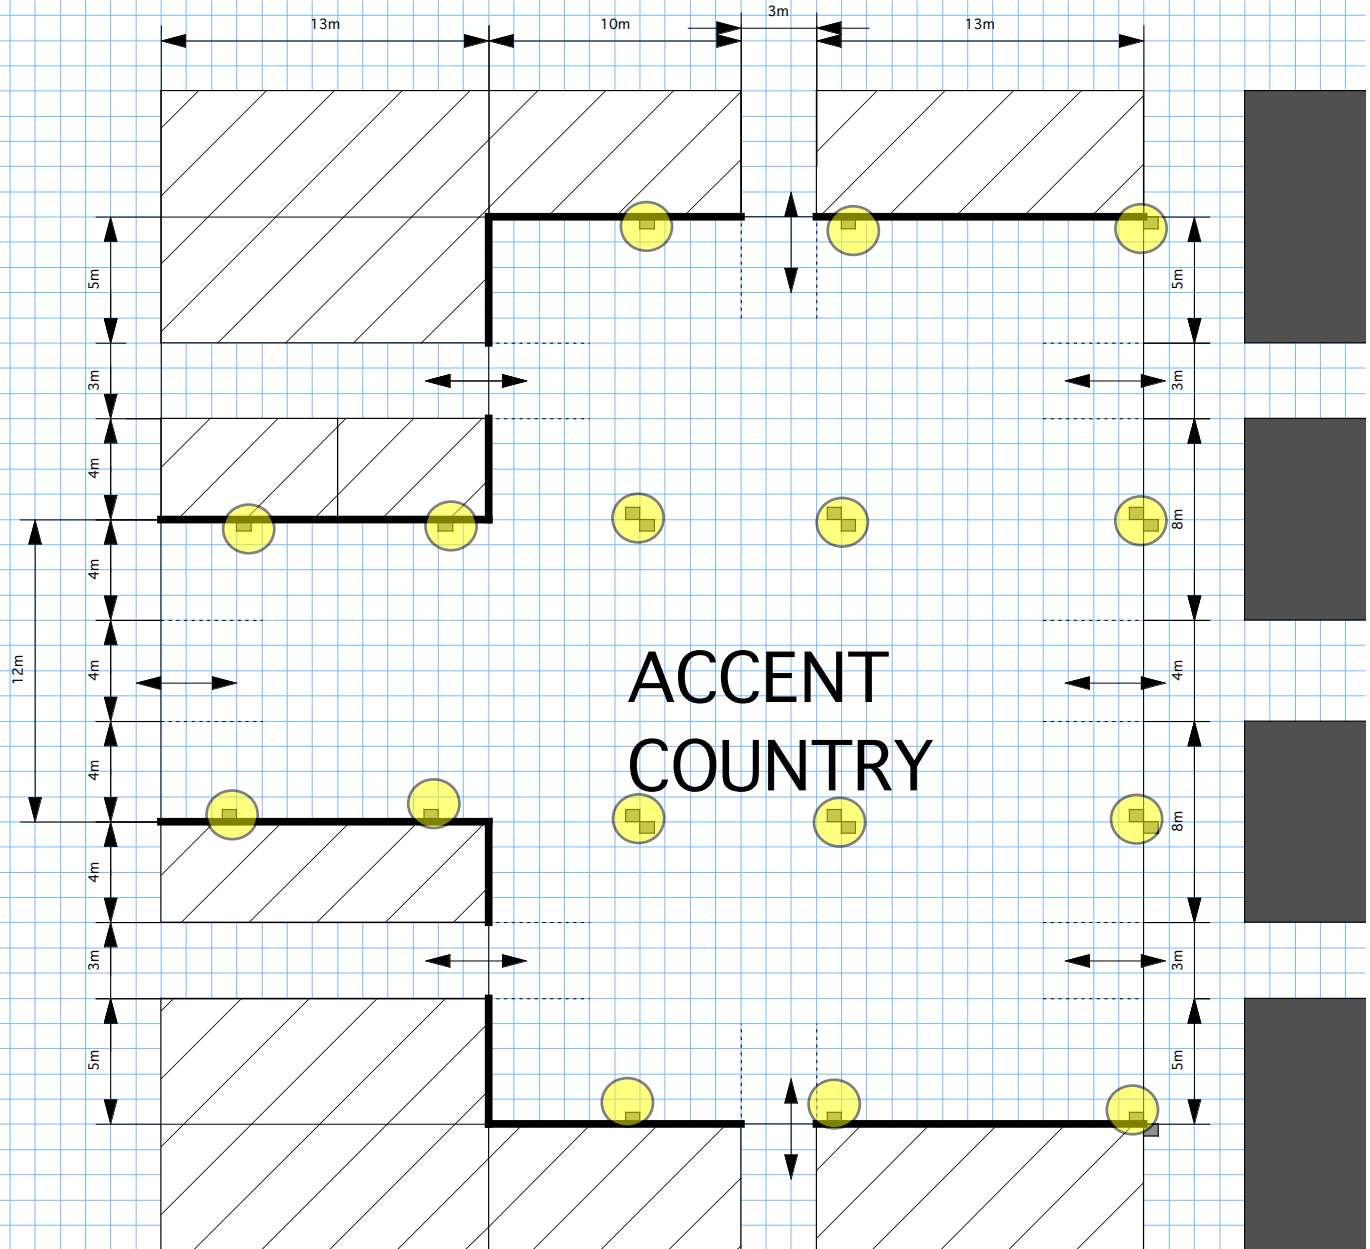

ACCENTA Flanders Trade Fair

Accent Country Main surface 1092 m² Bruto

(entrances have to be respected)

□ 1 m²